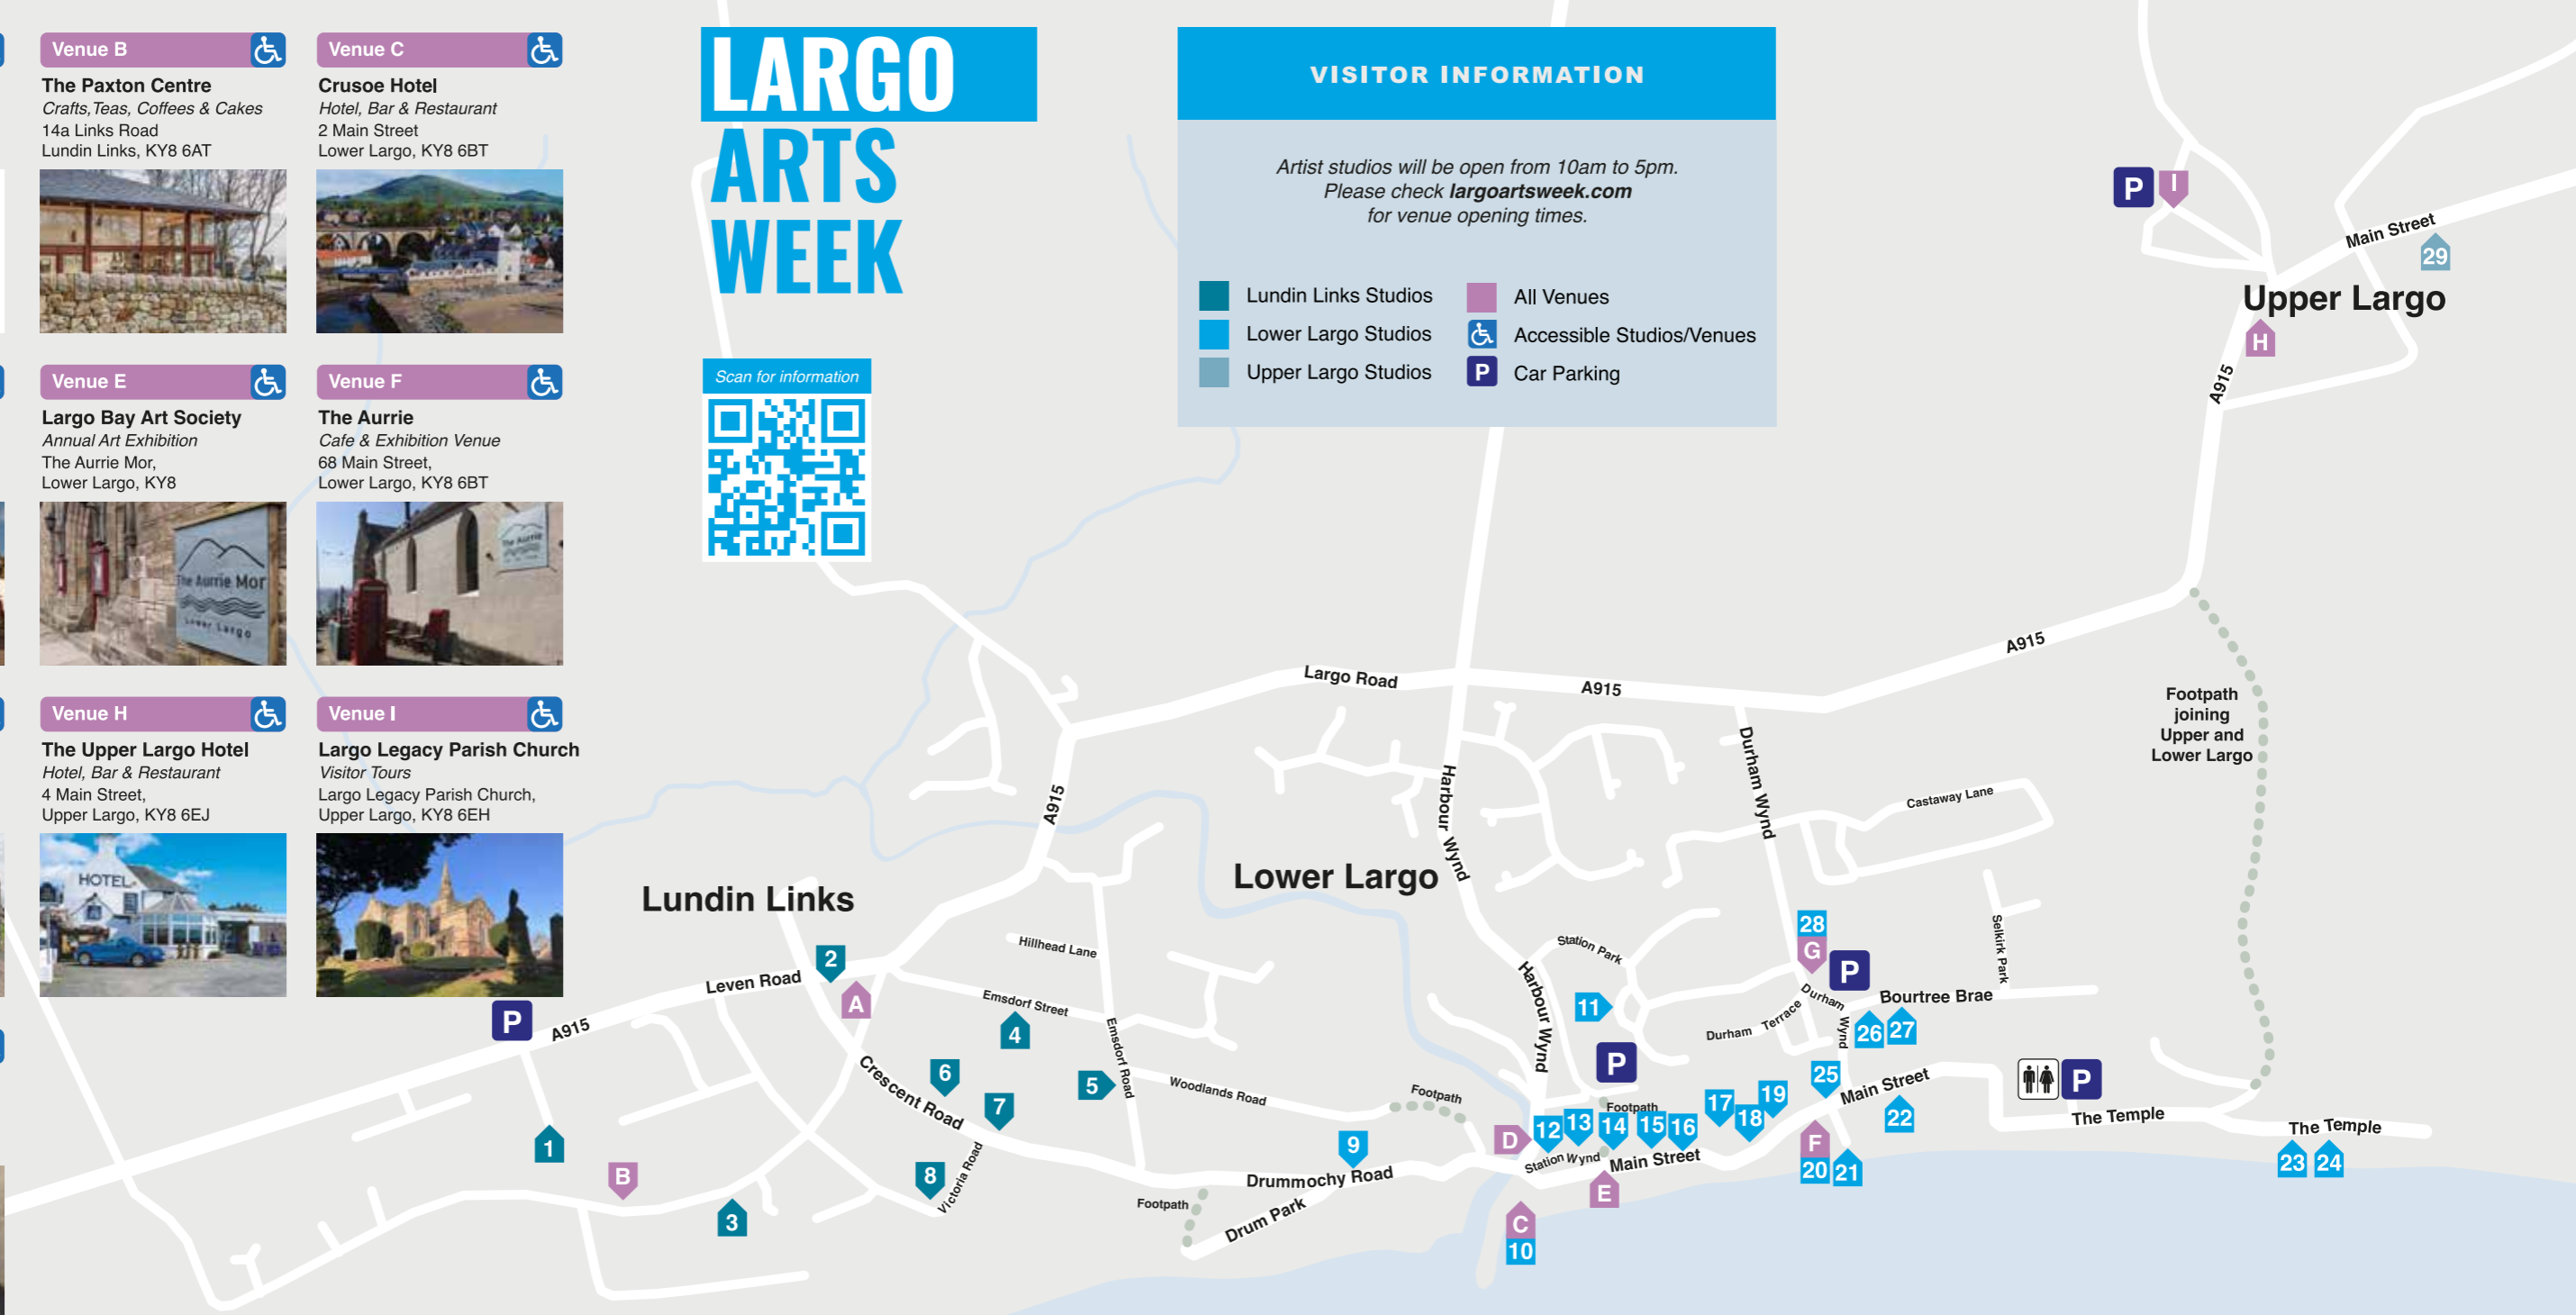

Studio 5

Kirsty Moyes
Mixed Media
14 Emsdorf Road,
Lundin Links, KY8 6HQ

Studio 6

Lorraine Sarr
Abstract Visual Arts
Largo Library & Community Hub
Lundin Links, KY8 6BH

Studio 6

Wooden Wonders
Wood Turning
Largo Library & Community Hub
Lundin Links, KY8 6BH

Studio 7

anart.cuirm
Textile Homewares
Oldfield, 21 Crescent Road,
Lundin Links, KY8 6AE

Studio 8

Robert Mach
Multi Media
35 Victoria Road,
Lundin Links, KY8 6AX

Studio 8

David Mach
Sculpture, Collage & Prints
35 Victoria Road,
Lundin Links, KY8 6AX

Studio 8

Adrift Driftwood Art
Driftwood Art
35 Victoria Road,
Lundin Links, KY8 6AX

Studio 9

Alan D Melvin
Craft
38 Drummochy Road,
Lower Largo, KY8 6BZ

Studio 9

Hilary Scott
Painting & Textiles
38 Drummochy Road,
Lower Largo, KY8 6BZ

Studio 10

stewARTstudio
Painting
Crusoe Hotel, 2 Main Street,
Lower Largo, KY8 6BT

Studio 10

Lignum and Leaf
Woodcraft
Crusoe Hotel, 2 Main Street,
Lower Largo, KY8 6BT

Studio 11

Fiona Simpson
Multi Media
36 Station Park,
Lower Largo, KY8

Studio 12

Carol Mollon
Sewing
7 Station Wynd,
Lower Largo, KY8 6BU

Studio 12

Nic Hogg
Candles & Decoupage
7 Station Wynd,
Lower Largo, KY8 6BU

LARGO ARTS WEEK

Scan for information

VISITOR INFORMATION

Artist studios will be open from 10am to 5pm.
Please check largoartsweek.com for venue opening times.

- Lundin Links Studios
- Lower Largo Studios
- Upper Largo Studios
- All Venues
- Accessible Studios/Venues
- Car Parking